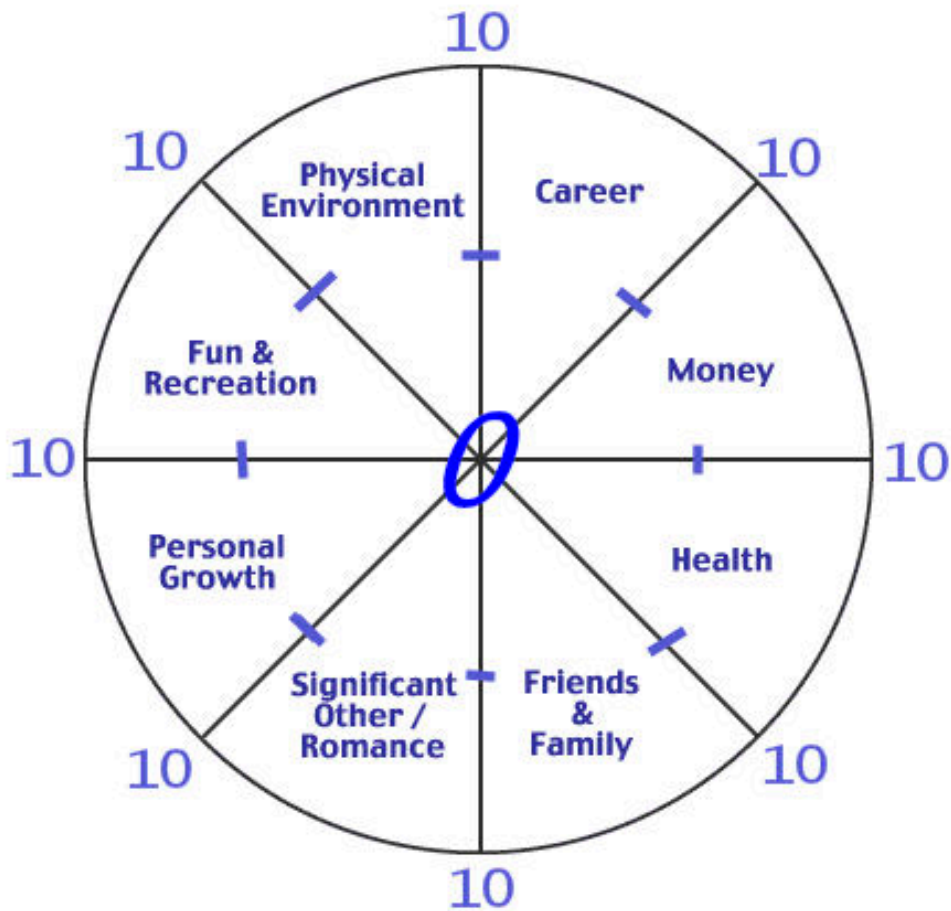

## Inventory - Wheel of Life

Directions: The sections in the Wheel of Life represent Balance. Seeing the center of the wheel as 0 and the outer edge as 10, rank your level of satisfaction with each life area by drawing a straight or curved line to create a new outer edge. The new perimeter of the circle represents the Wheel of Life. How bumpy would the ride be if this were a real wheel?